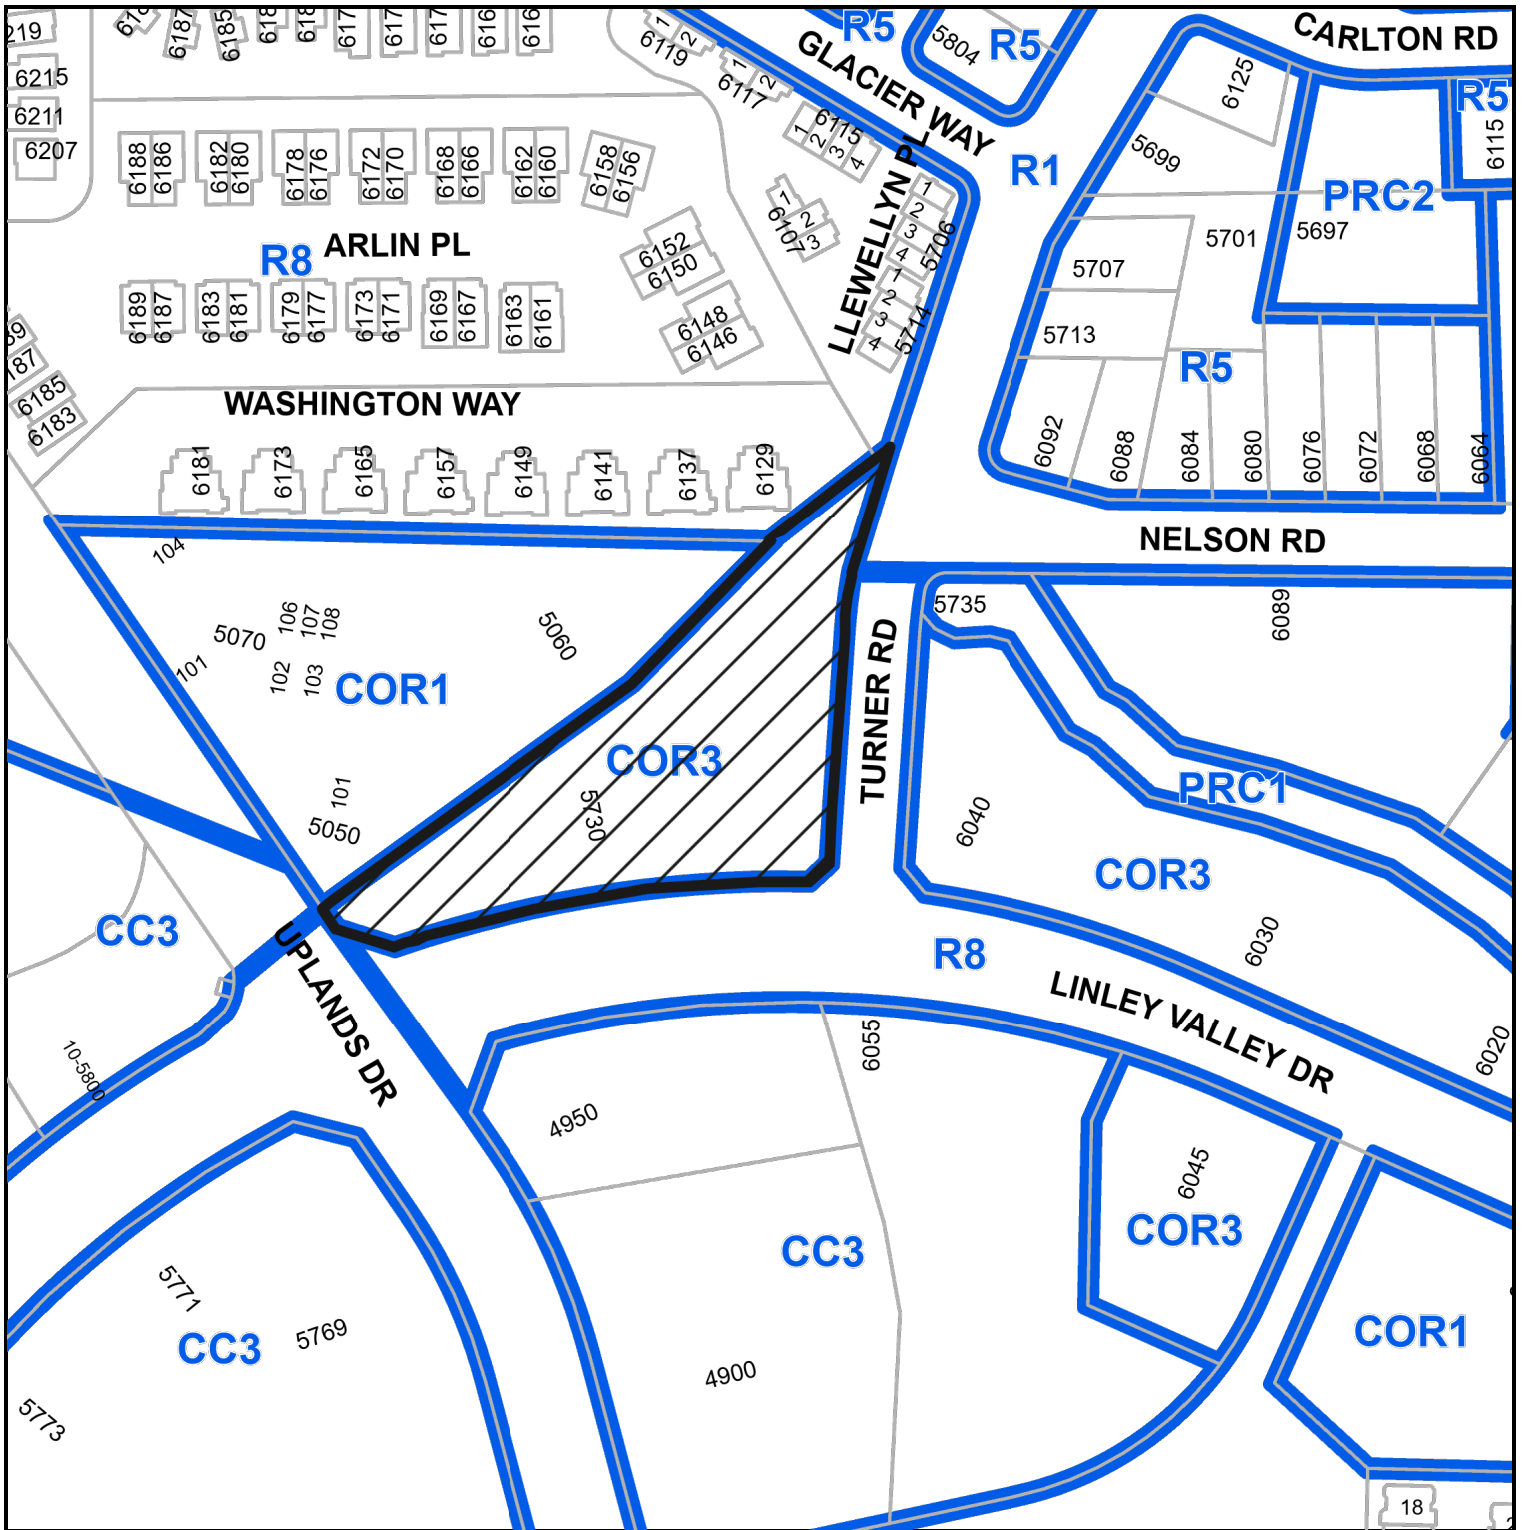

SUBJECT PROPERTY MAP

5730 TURNER ROAD